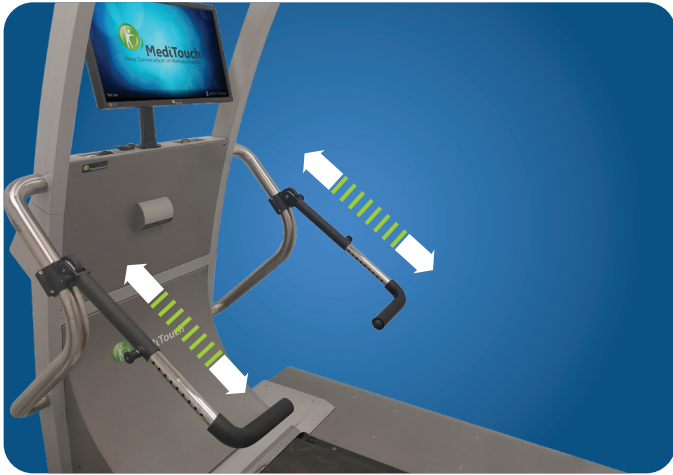

# Enhance Your BalanceTutor Experience with MediTouch's New Telescopic Handrails

Introducing MediTouch's latest innovation: the Telescopic Handrail designed specifically for use with BalanceTutor. Elevate your balance rehabilitation sessions with unparalleled convenience and versatility.

**Adjustable Handle Length:** The telescopic design allows for effortless adjustment of the handle's length, ensuring a customized and comfortable grip for every user.

**Height Axis Feature:** Equipped with an innovative height axis feature, our handrail accommodates users of all ages and sizes, making it suitable for both children and adults.

**Pivot Function:** Seamlessly fold the handrail with our pivot function, enabling unsupported practice sessions and expanding the range of exercises you can perform with BalanceTutor.

Upgrade your **BalanceTutor** experience today with MediTouch's Telescopic Handrails