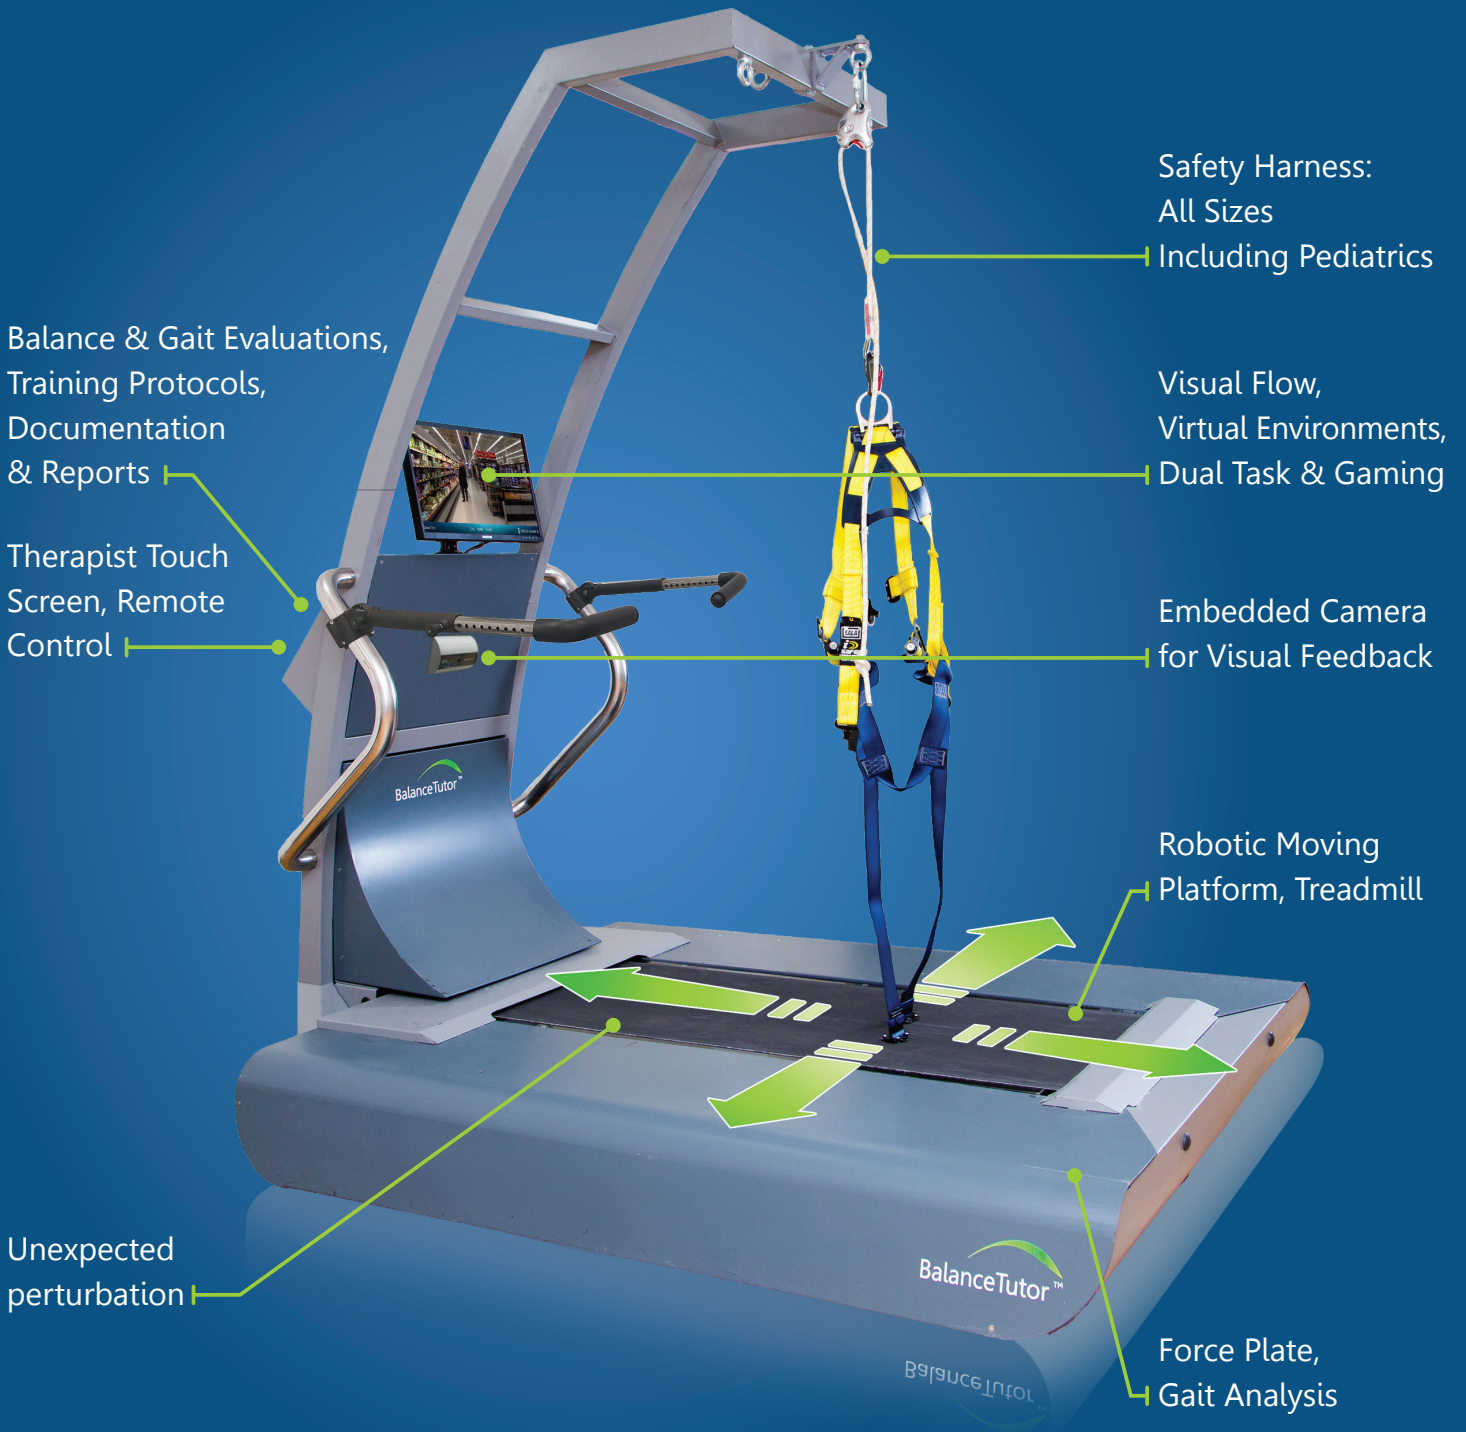

'All in One' Balance & Gait Rehabilitation

For more Information

info@meditouchusa.com | <http://meditouch.co.il/>